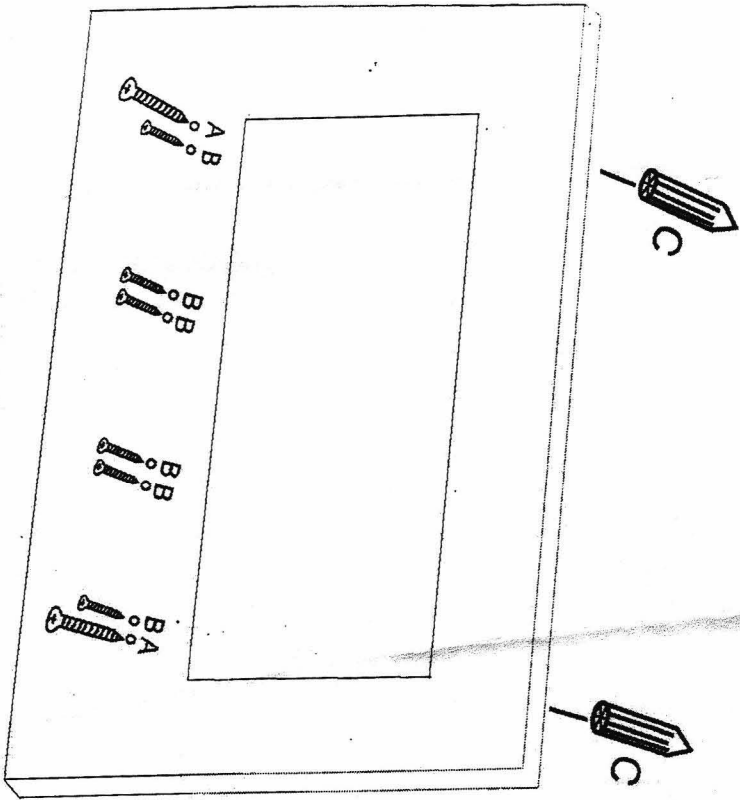

Assemble Instructions

ITEM NO.: 89940
SIZE: 80X52X2.2 CM

HOOK X 4	
A X 2	
B X 6	
C X 2	